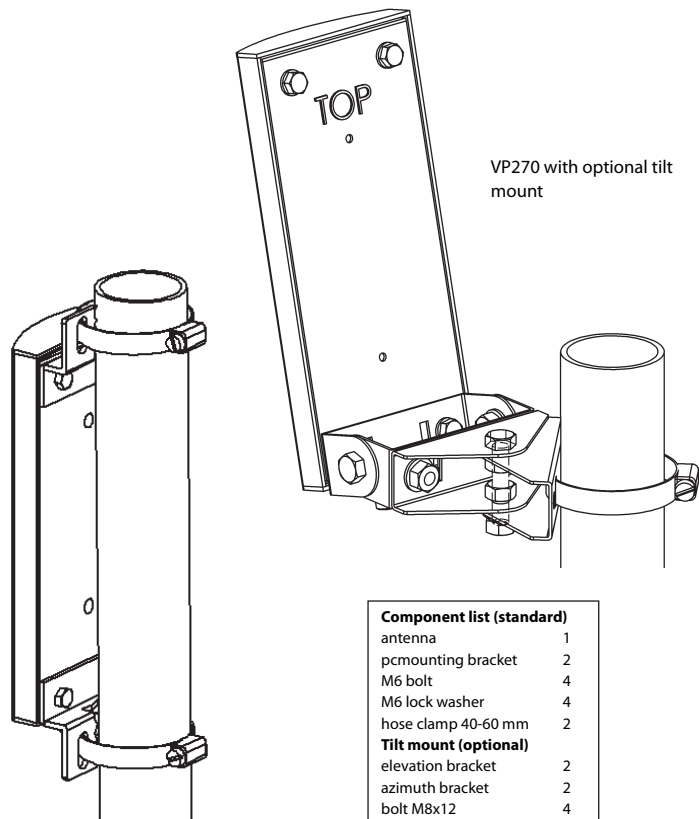

VP270 with optional tilt mount

Two stainless mounting brackets are mounted on the antenna with four M6 bolts and washers. These can be used to mount the antenna on a tube or a wall.

Open the two supplied 40-60 mm hose clamps with a 7 mm wrench and slide them through the mount and around the tube. Use standard screws (not supplied) to mount the antenna on a wall.

Tilt mount (optional) With the optional tilt mount, the VP270/24 can be adjusted in azimuth as well as elevation. Read more below about tilting and WLAN Design Tools. Mount the tilt mount as depicted and fix it to the antenna using the two lower M6 bolts on the antenna. The standard mounting brackets can be removed.

Polarisation / connector The antenna is vertically polarised. The type N female connector shall be mounted downwards.

Weather proofing The type SMA connector is weather proofed with the supplied heat shrink tubing with meltglue. Use a hot air gun to apply the shrink tubing.

Surge protection The antenna is DC grounded and hence no extra surge protection is required. Mount the antenna on a grounded tube or mast if available.

WLAN Design Tools On our home page you can use WLAN Design Tools. Use LinkBudget to calculate two-way link budget, AccessPointConfigurator (APC) to choose the best antenna for base stations and PolPlot to study the radiation pattern of the antennas.

VP270 with standard mount